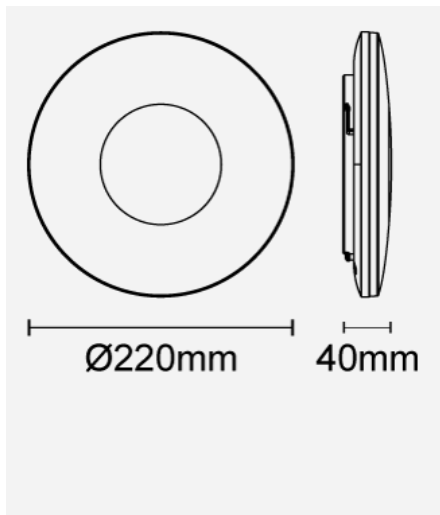

FCL74200v0

Product Code:

FCL74200v0

Electrical Data	
Voltage (V)	220-240V
Frequency (Hz)	50/60
Input Current (mA)	58
Power Factor (λ)	>0.9
Product Data	
Product Wattage (W)	12
Light Source	Integrated LED-6500
Colour Temperature (K)	3000, 4000, 6500
Colour Render Index (Ra)	Ra80
Protection Class	CL II
Colour Consistency (SDCM)	6
Dimmable	no
Operating Temperature	-30°C to +45°C
Ambient Temperature Range (Ta)	25
Switching Cycles (times)	100000
Application	Corridors, Hotels, Kitchens, Residential
Performance Data	
Rated Useful Luminous Flux (lm)	1440
Luminous Flux (lm)	1080 [3000K], 1200 [4000K], 1200 [6500K]
Luminous Efficacy (lm/W)	90 [3000K], 100 [4000K], 100 [6500K]
Rated Life (hrs)	25,000hrs L70B50@Ta25°C
IP Rating	IP40/IP40
Product Dimensions	
Diameter (mm)	220
Height (mm)	40