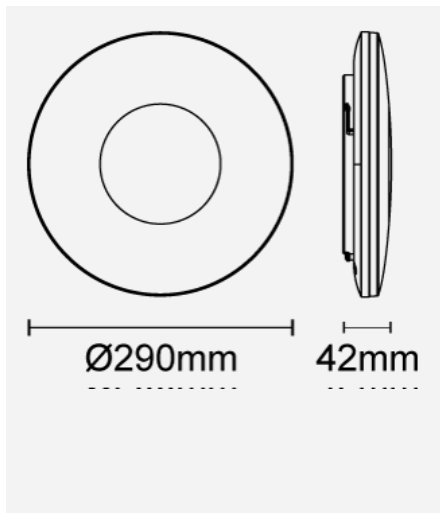

FCL74300v0

Product Code:

FCL74300v0

Electrical Data	
Voltage (V)	220-240V
Frequency (Hz)	50/60
Input Current (mA)	86
Power Factor (λ)	>0.9
Product Data	
Product Wattage (W)	18
Light Source	Integrated LED-6500
Colour Temperature (K)	3000, 4000, 6500
Colour Render Index (Ra)	Ra80
Protection Class	CL II
Colour Consistency (SDCM)	6
Dimmable	no
Operating Temperature	-30°C to +45°C
Ambient Temperature Range (Ta)	25
Switching Cycles (times)	100000
Application	Corridors, Hotels, Kitchens, Residential
Performance Data	
Rated Useful Luminous Flux (lm)	2080
Luminous Flux (lm)	1620 [3000K], 1800 [4000K], 1800 [6500K]
Luminous Efficacy (lm/W)	90 [3000K], 100 [4000K], 100 [6500K]
Rated Life (hrs)	25,000hrs L70B50@Ta25°C
IP Rating	IP40/IP40
Product Dimensions	
Diameter (mm)	290
Height (mm)	42