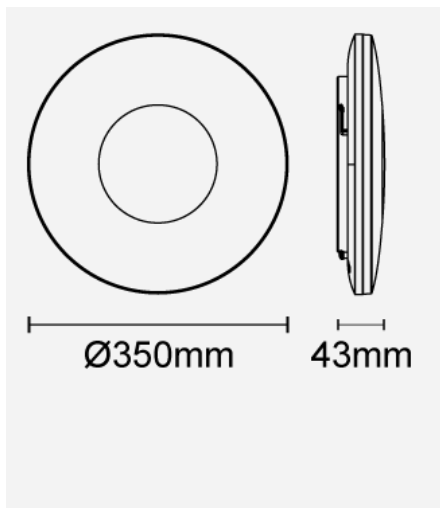

FCL74400v0

Product Code:

FCL74400v0

Electrical Data	
Voltage (V)	220-240V
Frequency (Hz)	50/60
Input Current (mA)	113
Power Factor (λ)	>0.9
Product Data	
Product Wattage (W)	24
Light Source	Integrated LED-6500
Colour Temperature (K)	3000, 4000, 6500
Colour Render Index (Ra)	Ra80
Protection Class	CL II
Colour Consistency (SDCM)	6
Dimmable	no
Operating Temperature	-30°C to +45°C
Ambient Temperature Range (Ta)	25
Switching Cycles (times)	100000
Application	Corridors, Hotels, Kitchens, Residential
Performance Data	
Rated Useful Luminous Flux (lm)	2820
Luminous Flux (lm)	2160 [3000K], 2400 [4000K], 2400 [6500K]
Luminous Efficacy (lm/W)	90 [3000K], 100 [4000K], 100 [6500K]
Rated Life (hrs)	25,000hrs L70B50@Ta25°C
IP Rating	IP40/IP40
Product Dimensions	
Diameter (mm)	350
Height (mm)	43