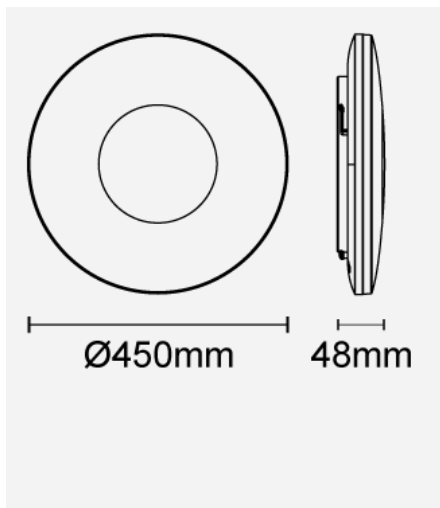

# FCL74500v0

Product Code:

**FCL74500v0**

Electrical Data	
Voltage (V)	220-240V
Frequency (Hz)	50/60
Input Current (mA)	170
Power Factor (λ)	>0.9
Product Data	
Product Wattage (W)	36
Light Source	Integrated LED-6500
Colour Temperature (K)	3000, 4000, 6500
Colour Render Index (Ra)	Ra80
Protection Class	CL II
Colour Consistency (SDCM)	6
Dimmable	no
Operating Temperature	-30°C to +45°C
Ambient Temperature Range (Ta)	25
Switching Cycles (times)	100000
Application	Corridors, Hotels, Kitchens, Residential
Performance Data	
Rated Useful Luminous Flux (lm)	4080
Luminous Flux (lm)	3240 [3000K], 3600 [4000K], 3600 [6500K]
Luminous Efficacy (lm/W)	90 [3000K], 100 [4000K], 100 [6500K]
Rated Life (hrs)	25,000hrs L70B50@Ta25°C
IP Rating	IP40/IP40
Product Dimensions	
Diameter (mm)	450
Height (mm)	48