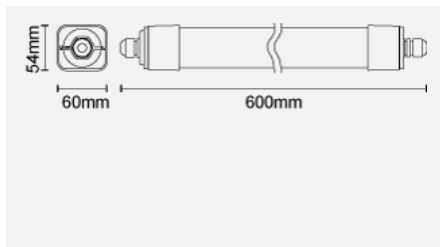

FOB77700v0-pl

Product Code:

FOB77700v0-pl

Electrical Data	
Voltage (V)	220-240V
Frequency (Hz)	50/60
Input Current (mA)	92
Power Factor ( $\lambda$ )	0.9
Product Data	
Product Wattage (W)	19
Light Source	Integrated LED-6500
Colour Temperature (K)	3000, 4000, 6500
Colour Render Index (Ra)	Ra80
Protection Class	CL II
Colour Consistency (SDCM)	6
Dimmable	no
Operating Temperature	-30°C to +50°C
Ambient Temperature Range (Ta)	25
Switching Cycles (times)	100000
Application	Livestock husbandry
Performance Data	
Rated Useful Luminous Flux (lm)	2640
Luminous Flux (lm)	2100 [3000K], 2300 [4000K], 2300 [6500K]
Luminous Efficacy (lm/W)	111 [3000K], 121 [4000K], 121 [6500K]
Rated Life (hrs)	50,000hrs L80B50@Ta25°C
IP Rating	IP66/IP66
Product Dimensions	
Length (mm)	723
Width (mm)	60
Height (mm)	54

[www.hk.megaman.cc](http://www.hk.megaman.cc)

Remarks: DC Input Voltage:200-250VDC Glass-Fiber-Reinforced  
Nylon Endcap/PMMA Diffuser 4 pole terminal block: L1/L2/E/N  
L1:permanent live

Product Code: FOB77700v0-pl