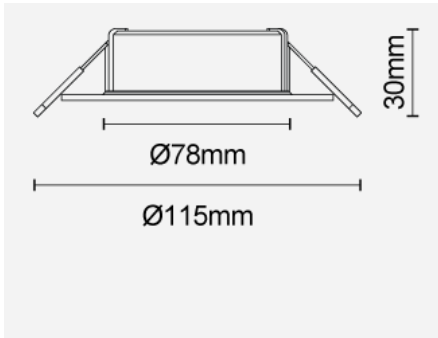

# FDM72300v0

Product Code:

**FDM72300v0**

Electrical Data	
Voltage (V)	220-240V
Frequency (Hz)	50/60
Input Current (mA)	32
Power Factor ( $\lambda$ )	>0.9
Product Data	
Product Wattage (W)	7
Light Source	Integrated LED-4000
Colour Temperature (K)	3000, 4000
Colour Render Index (Ra)	Ra80
Protection Class	CL II
Colour Consistency (SDCM)	6
Dimmable	no
Operating Temperature	-30°C to +50°C
Ambient Temperature Range (Ta)	50
Switching Cycles (times)	100000
Application	Retails, Bathrooms, Hotels, Kitchens, Offices, Restaurants
Performance Data	
Rated Useful Luminous Flux (lm)	590
Rated Life (hrs)	30,000hrs L70B50@Ta25°C
IP Rating	IP20/IP40
Product Dimensions	
Diameter (mm)	115
Height (mm)	31
Remarks: 可外接Emergency Module 作3小时应急照明	