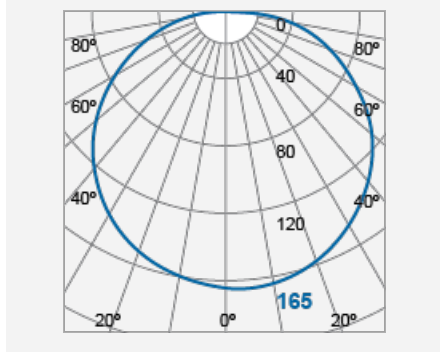

Product Code: F02818RC

MEGAMAN® 2005-2024. All Rights Reserved.

This document is for informational purpose only.

MEGAMAN® reserves the right to make changes from time to time in the interest of product developments without prior notification to any products herein.

www.hk.megaman.cc