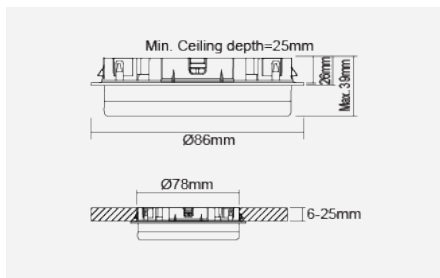

PLANEX Recessed Downlight (GX53)

White

Product Code:

F02818RC

Product Data	
Max. Wattage (W)	7
Light Source	LED GX53
Lamp Base	GX53
Colour	White (WH21)
Materials	Steel
Protection Class	Class II
Dimmable	N/A
Weight (g)	70
Application	Bathrooms, Display Shelves, Kitchen Cabinets and Counters, Light Boxes, Study Rooms, Wardrobes, Workstations
Performance Data	
IP Rating	IP20
Product Dimensions	
Diameter (mm)	86
Height (mm)	26
Cut-out (mm)	Ø78

Max. 7W LED GX53
F02818RC

Product Code: F02818RC

MEGAMAN® 2005-2024. All Rights Reserved.

This document is for informational purpose only.

MEGAMAN® reserves the right to make changes from time to time in the interest of product developments without prior notification to any products herein.