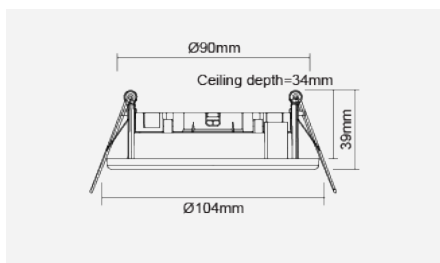

PLANEX Recessed Downlight (GX53)

Product Code:

L0504RC

Product Data	
Max. Wattage (W)	7
Light Source	LED GX53
Lamp Base	GX53
Colour	Black (BK11), Silver (SV22), White (WH11)
Materials	Polycarbonate
Protection Class	Class II
Dimmable	N/A
Weight (g)	75
Application	Bathrooms, Display Shelves, Kitchen Cabinets and Counters, Light Boxes, Study Rooms, Wardrobes, Workstations
Performance Data	
IP Rating	IP20
Product Dimensions	
Diameter (mm)	104
Height (mm)	39
Cut-out (mm)	Ø90

Max. 7W LED GX53
L0504RC

Product Code: L0504RC

MEGAMAN® 2005-2024. All Rights Reserved.

This document is for informational purpose only.

MEGAMAN® reserves the right to make changes from time to time in the interest of product developments without prior notification to any products herein.