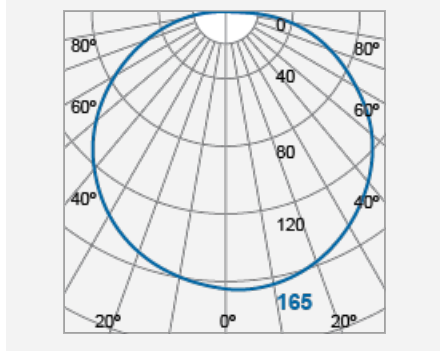

PLANEX Recessed Downlight (GX53)

Product Code:

L0504RC

Product Data	
Max. Wattage (W)	7
Light Source	LED GX53
Lamp Base	GX53
Colour	Black (BK11), Silver (SV22), White (WH11)
Materials	Polycarbonate
Protection Class	Class II
Dimmable	N/A
Weight (g)	75
Application	Bathrooms, Display Shelves, Kitchen Cabinets and Counters, Light Boxes, Study Rooms, Wardrobes, Workstations
Performance Data	
IP Rating	IP20
Product Dimensions	
Diameter (mm)	104
Height (mm)	39
Cut-out (mm)	Ø90

Max. 7W LED GX53
L0504RC

Product Code: L0504RC

MEGAMAN® 2005-2024. All Rights Reserved.

This document is for informational purpose only.

MEGAMAN® reserves the right to make changes from time to time in the interest of product developments without prior notification to any products herein.