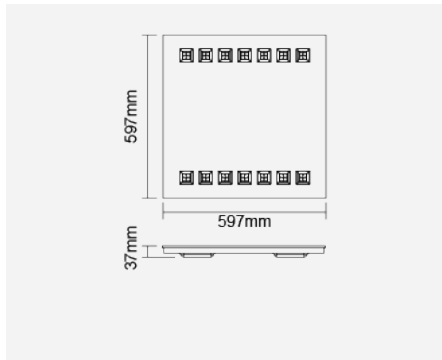

ESTELA Recessed LED Luminaires (Integrated)

White

Class
I

IP20

Product Code:

FPL62400v0

Electrical Data	
Nominal Voltage (V)	220-240V
Power Factor (λ)	> 0.9
Product Data	
Colour Temperature (K)	Coolwhite (4000K)
System Wattage (W)	30
Colour Render Index (Ra)	> Ra80
Colour	White (WH26)
Materials	Metal housing
Protection Class	Class I
Colour Consistency (SDCM)	≤ 4
Dimmable	No
Weight (g)	3311
Application	School, Department Stores, Offices
Performance Data	
Rated Life (hrs)	50000
Rated Life (hrs)	50000hrs at L80 B10 at Ta 25°C
Product Dimensions	
Length (mm)	597
Width (mm)	597
Height (mm)	35
Remarks: Model No.: F62400RC	