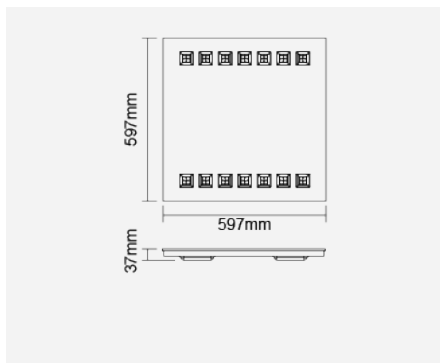

ESTELA Recessed LED Luminaires (Integrated)

White

Class
I

IP20

Product Code:

FPL62400v0-ex

Electrical Data	
Nominal Voltage (V)	DC30-36V
Power Factor (λ)	> 0.9
Product Data	
Product Wattage (W)	27
Colour Temperature (K)	Coolwhite (4000K)
Colour Render Index (Ra)	> Ra80
Colour	White (WH26)
Materials	Metal housing
Protection Class	Class I
Colour Consistency (SDCM)	≤ 4
Dimmable	Yes
Weight (g)	3161
Application	School, Department Stores, Offices
Performance Data	
Rated Life (hrs)	50000
Rated Life (hrs)	50000hrs at L80 B10 at Ta 25°C
IP Rating	IP20
Product Dimensions	
Length (mm)	597
Width (mm)	597
Height (mm)	35
Remarks: Model No.: F62400RC-x External driver version (Compatible DALI dimming)	