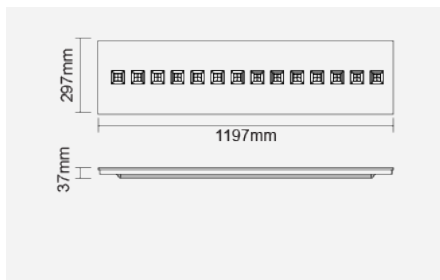

ESTELA Recessed LED Luminaires (Integrated)

White

Class
I

IP20

Product Code:

FPL62500v0

Electrical Data	
Nominal Voltage (V)	220-240V
Power Factor (λ)	> 0.9
Product Data	
Colour Temperature (K)	Coolwhite (4000K)
System Wattage (W)	30
Colour Render Index (Ra)	> Ra80
Colour	White (WH26)
Materials	Metal housing
Protection Class	Class I
Colour Consistency (SDCM)	≤ 4
Dimmable	No
Weight (g)	3375
Application	School, Department Stores, Offices
Performance Data	
Rated Life (hrs)	50000
Rated Life (hrs)	50000hrs at L80 B10 at Ta 25°C
IP Rating	IP20
Product Dimensions	
Length (mm)	1197
Width (mm)	297
Height (mm)	35
Remarks: Model No.: F62500RC	