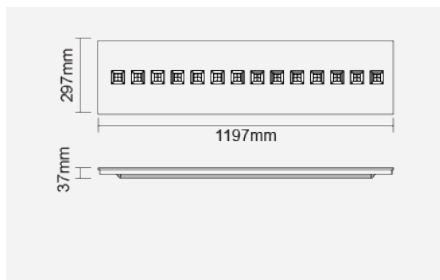

ESTELA Recessed LED Luminaires (Integrated)

Product Code:

FPL62500v0-ex

Electrical Data	
Nominal Voltage (V)	DC 30-36V
Power Factor (λ)	> 0.9
Product Data	
Product Wattage (W)	27
Colour Temperature (K)	Coolwhite (4000K)
Colour Render Index (Ra)	> Ra80
Colour	White (WH26)
Materials	Metal housing
Protection Class	Class I
Colour Consistency (SDCM)	≤ 4
Dimmable	Yes
Weight (g)	3216
Application	School, Department Stores, Offices
Performance Data	
Rated Life (hrs)	50000
Rated Life (hrs)	50000hrs at L80 B10 at Ta 25°C
Product Dimensions	
Length (mm)	1197
Width (mm)	297
Height (mm)	35
Remarks: Model No.: F62500RC-x External driver version (Compatible DALI dimming)	