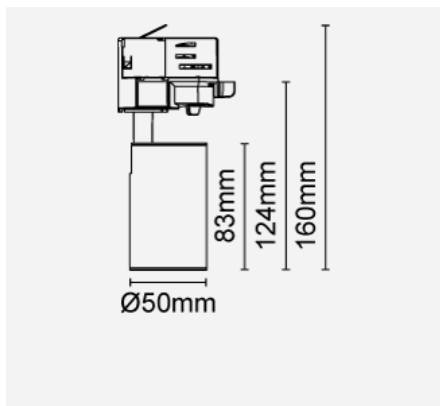

MARCO Mini Track Lighting (Integrated)

White

Product Code:

FTA70000v0-db

Electrical Data	
Voltage (V)	220-240V
Power Factor (λ)	> 0.9
Product Data	
Product Wattage (W)	12
Beam Angle (°)	24 , 36
Rotating Angle (°)	330
Tilting Angle (°)	90
Colour Temperature (K)	Warmwhite (2800K), Coolwhite (4000K)
Colour Render Index (Ra)	≥ Ra80
Colour	White (WH12)
Materials	Aluminium
Protection Class	Class II
Colour Consistency (SDCM)	≤ 3
Dimmable	No
Operating Temperature	-30°C to +40°C
Weight (g)	170
Application	Hotels, Museums, Restaurants, Shop Lighting, Showrooms
Performance Data	
Luminous Efficacy (lm/W)	83
Rated Life (hrs)	25000hrs at L70 B50 at Ta 25°C
IP Rating	IP20
Product Dimensions	
Diameter (mm)	50
Height (mm)	160
Remarks: Accessories:	
LA10034 Honeycomb louvre	