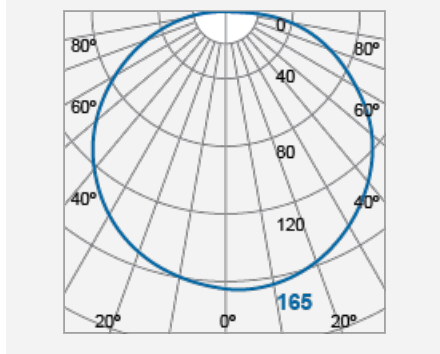

# PALMLITE Surface Mounted Luminaire

Max. 7W LED GX53  
L0501CB

Product Code:

**L0501CB**

Product Data	
Max. Wattage (W)	7
Light Source	LED GX53
Lamp Base	GX53
Colour	Silver (SV22), White (WH11)
Materials	Polycarbonate
Protection Class	Class II
Dimmable	N/A
Weight (g)	60
Application	Cabinets, Shelves, Showcase Displays, Workstations
Performance Data	
IP Rating	IP20
Product Dimensions	
Diameter (mm)	83
Height (mm)	18