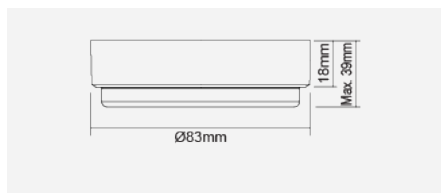

# PALMLITE Surface Mounted Luminaire

Max. 7W LED GX53  
L0501CB

Product Code:

**L0501CB**

Product Data	
Max. Wattage (W)	7
Light Source	LED GX53
Lamp Base	GX53
Colour	Silver (SV22), White (WH11)
Materials	Polycarbonate
Protection Class	Class II
Dimmable	N/A
Weight (g)	60
Application	Cabinets, Shelves, Showcase Displays, Workstations
Performance Data	
IP Rating	IP20
Product Dimensions	
Diameter (mm)	83
Height (mm)	18