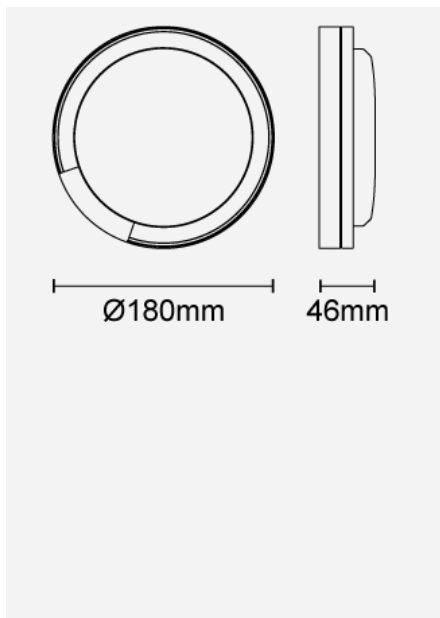

FBH70500v0

Product Code:

FBH70500v0

Electrical Data	
Voltage (V)	220-240V
Frequency (Hz)	50/60
Input Current (mA)	125
Power Factor (λ)	>0.5
Product Data	
Product Wattage (W)	15
Light Source	Integrated LED-3000
Colour Temperature (K)	3000, 4000, 6500
System Wattage (W)	15
Colour Render Index (Ra)	Ra80
Colour	Black (BK12), Silver (SV12), White (WH12)
Protection Class	CL II
Colour Consistency (SDCM)	
Dimmable	No
Operating Temperature	-30°C to +40°C
Switching Cycles (times)	100,000
Weight (g)	550
Application	Corridors, Patios, Stairwells
Performance Data	
Rated Life (hrs)	25,000hrs L70B50@Ta25°C
IP Rating	IP65/IP65
Product Dimensions	
Length (mm)	265
Width (mm)	136
Height (mm)	46