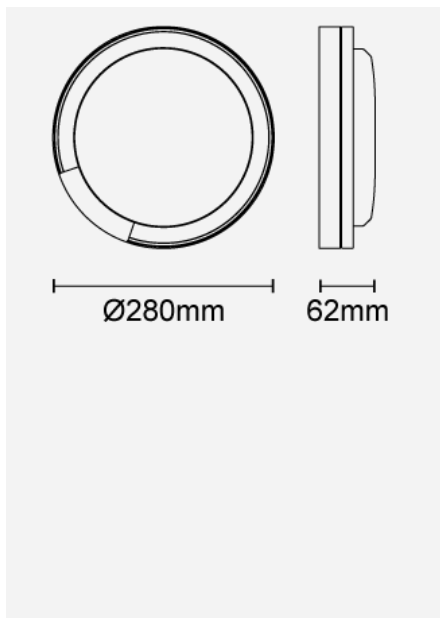

**FBH70700v0**

Product Code:

**FBH70700v0**

Electrical Data	
Voltage (V)	220-240V
Frequency (Hz)	50/60
Input Current (mA)	210
Power Factor (λ)	>0.5
Product Data	
Product Wattage (W)	24
Light Source	Integrated LED-3000
Colour Temperature (K)	3000, 4000, 6500
System Wattage (W)	24
Colour Render Index (Ra)	Ra80
Colour	Black (BK12), Silver (SV12), White (WH12)
Protection Class	CL II
Colour Consistency (SDCM)	
Dimmable	No
Operating Temperature	-30°C to +40°C
Switching Cycles (times)	100,000
Weight (g)	550
Application	Corridors, Patios, Stairwells
Performance Data	
Rated Life (hrs)	25,000hrs L70B50@Ta25°C
IP Rating	IP65/IP65
Product Dimensions	
Length (mm)	265
Width (mm)	136
Height (mm)	46