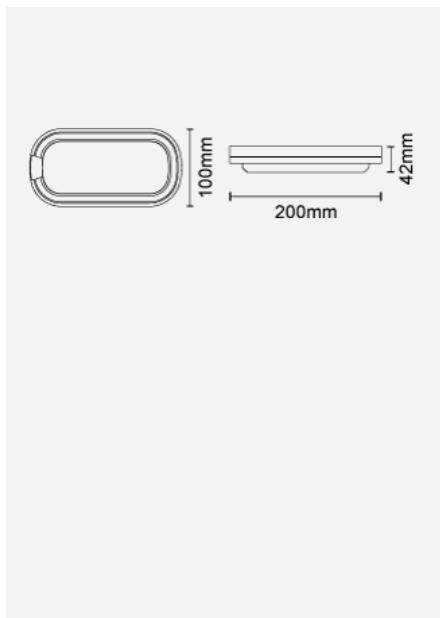

FBH70800v0

Product Code:

FBH70800v0

Electrical Data	
Voltage (V)	220-240V
Frequency (Hz)	50/60
Input Current (mA)	125
Power Factor (λ)	>0.5
Product Data	
Product Wattage (W)	15
Light Source	Integrated LED-3000
Colour Temperature (K)	3000, 4000, 6500
System Wattage (W)	15
Colour Render Index (Ra)	Ra80
Colour	Black (BK12), Silver (SV12), White (WH12)
Protection Class	CL II
Colour Consistency (SDCM)	
Dimmable	No
Operating Temperature	-30°C to +40°C
Switching Cycles (times)	100,000
Weight (g)	550
Application	Corridors, Patios, Stairwells
Performance Data	
Rated Life (hrs)	25,000hrs L70B50@Ta25°C
IP Rating	IP65/IP65
Product Dimensions	
Length (mm)	265
Width (mm)	136
Height (mm)	46