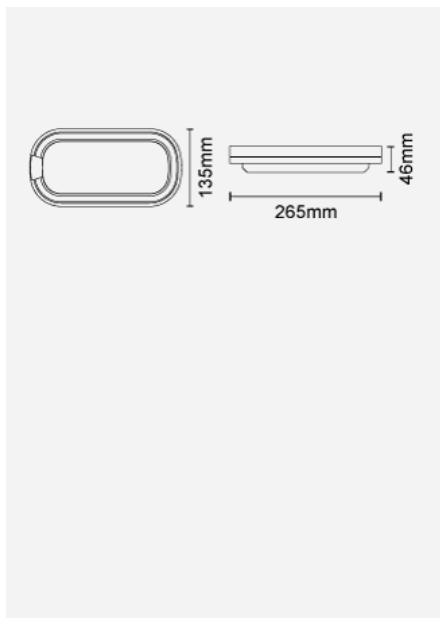

FBH70900v0

Product Code:

FBH70900v0

Electrical Data	
Voltage (V)	220-240V
Frequency (Hz)	50/60
Input Current (mA)	170
Power Factor (λ)	>0.5
Product Data	
Product Wattage (W)	20
Light Source	Integrated LED-3000
Colour Temperature (K)	3000, 4000, 6500
System Wattage (W)	20
Colour Render Index (Ra)	Ra80
Colour	Black (BK12), Silver (SV12), White (WH12)
Protection Class	CL II
Colour Consistency (SDCM)	
Dimmable	No
Operating Temperature	-30°C to +40°C
Switching Cycles (times)	100,000
Weight (g)	550
Application	Corridors, Patios, Stairwells
Performance Data	
Rated Life (hrs)	25,000hrs L70B50@Ta25°C
IP Rating	IP65/IP65
Product Dimensions	
Length (mm)	265
Width (mm)	136
Height (mm)	46